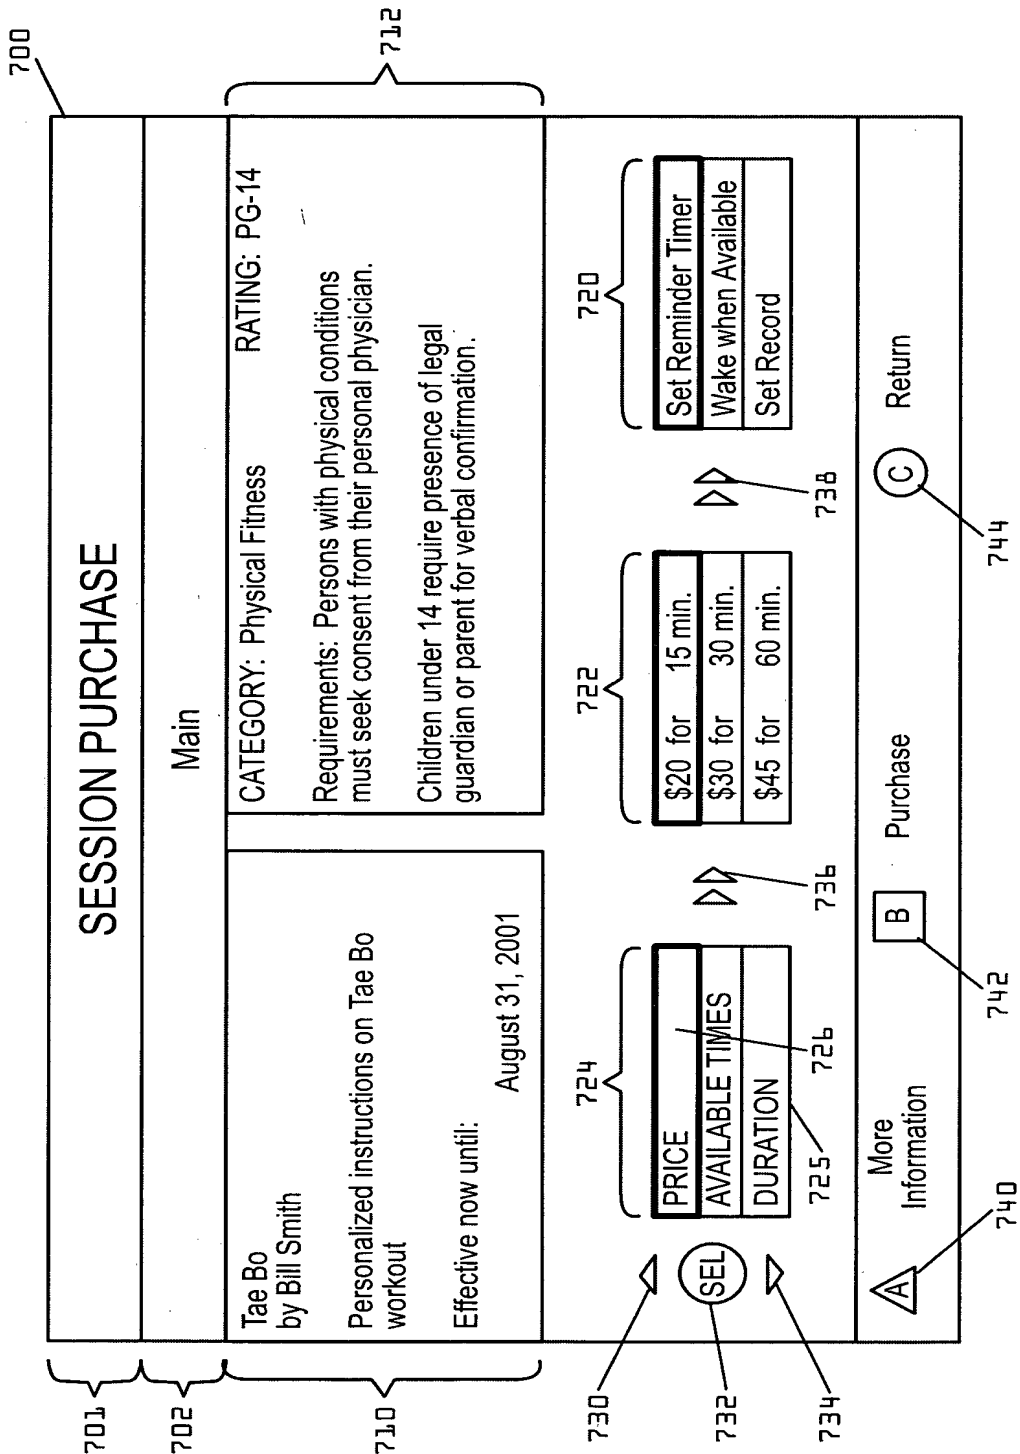

Fig. 1

Fig. 2

Fig. 3

Fig. 4

Fig. 5

Fig. 6

Fig. 1

Fig. 8

Fig. 9

SERVICES MAPPED TO A CHANNEL

Fig. 10

INTERACTIVE PROGRAM GUIDE ACCESS TO SERVICE GUIDE

SG 01		CURRENT TV PROGRAM			
SERVICE GUIDE		10 TUE 9/1 12:01 PM			
CHANNEL	2:00 PM	2:30 PM	3:00 PM	3:30	
ETW 301	EXTRA	ENTERTAINMENT NEWS			
PPV 400	SAVING PRIVATE RYAN	AMERICAN HISTORY X			
BSPG 1	BI-DIRECTINAL SERVICES PROGRAM GUIDE				
ETV 2	TALK SOUP	E! BEHIND THE SCENES			
TVLD 3	ONE LIFE TO LIVE	GENERAL HOSPITAL			
TUE 9/1	A BROWSE BY	B DATE	C ↻		